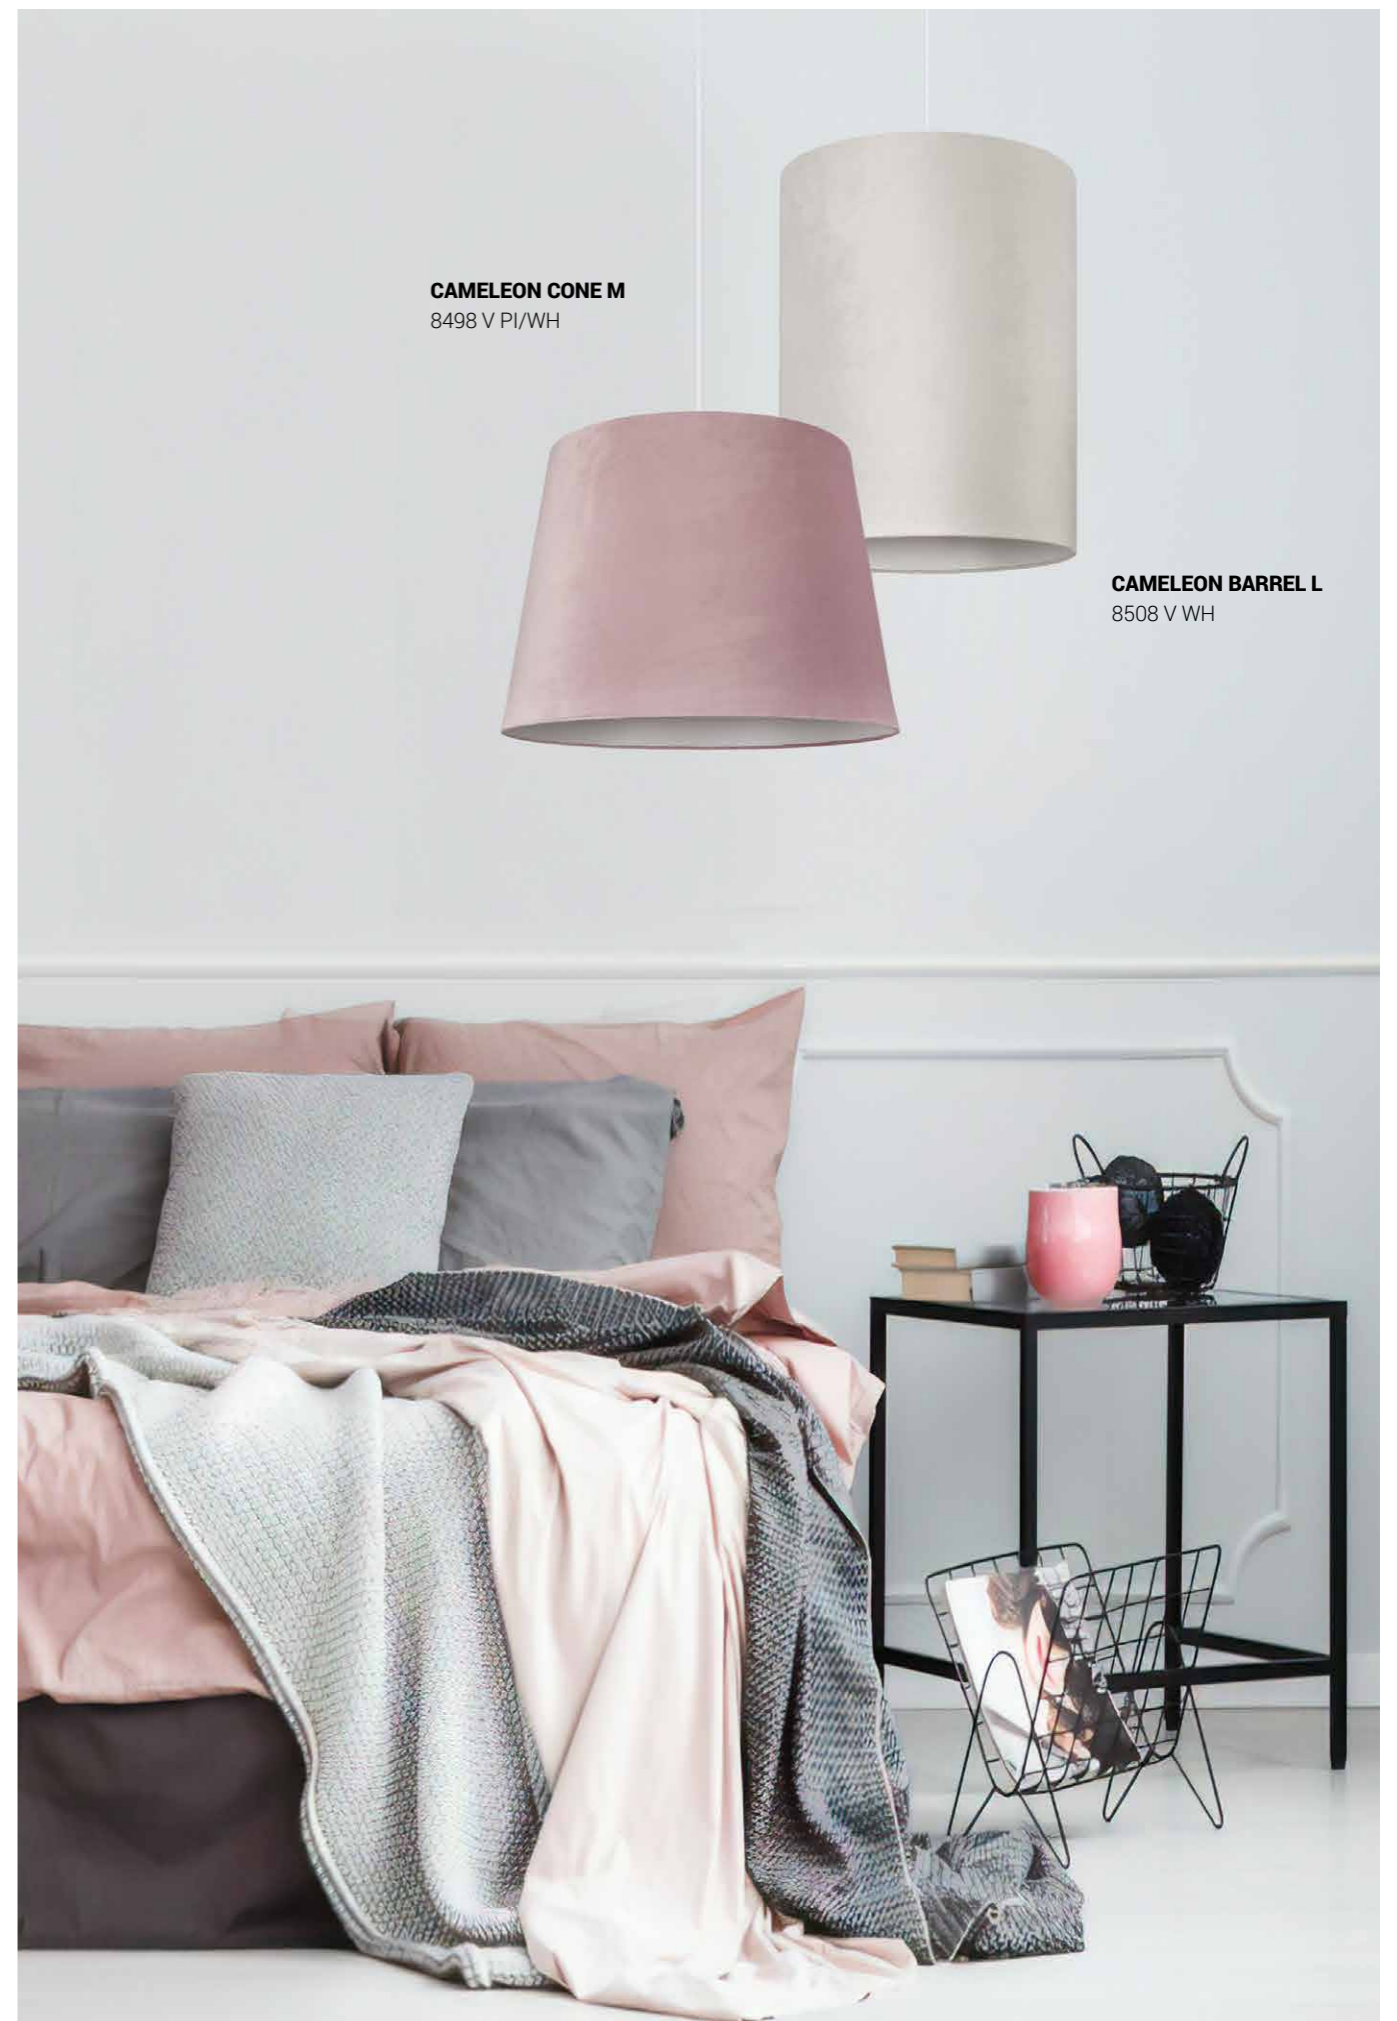

CAMELEON CONE M
8498 V PI/WH

CAMELEON BARREL L
8508 V WH